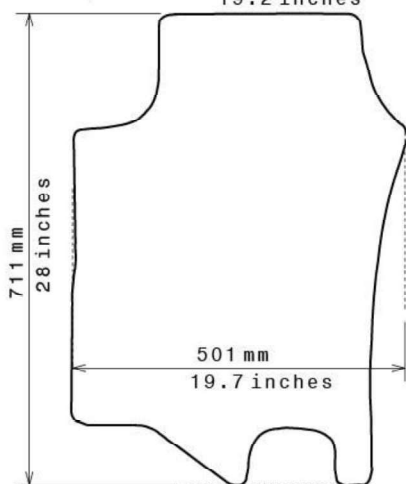

### Fitment Specifications

<b>Make/Brand</b>	Honda
<b>Model/Type</b>	Jazz
<b>Gen/MK Code</b>	2nd Gen
<b>Model Year</b>	2008-2011
<b>Body Type</b>	Hatchback
<b>Non-Slip Type</b>	GECKO
<b>SKU</b>	C 5452

Please check shape/size matches floorpan

**LEFT Hand Drive**

SCALE: 1/10

**Set of 4**

**Remarks**