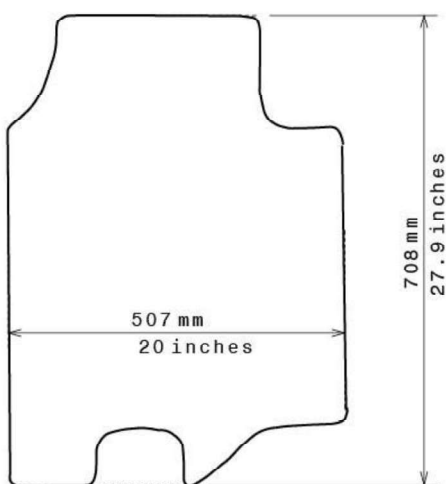

### Fitment Specifications

<b>Make/Brand</b>	Honda
<b>Model/Type</b>	Jazz
<b>Gen/MK Code</b>	2nd Gen
<b>Model Year</b>	2008-2011
<b>Body Type</b>	Hatchback
<b>Non-Slip Type</b>	GECKO
<b>SKU</b>	C 5452

Please check shape/size matches floorpan

**LEFT Hand Drive**

SCALE: 1/10

**Set of 4**

**Remarks**