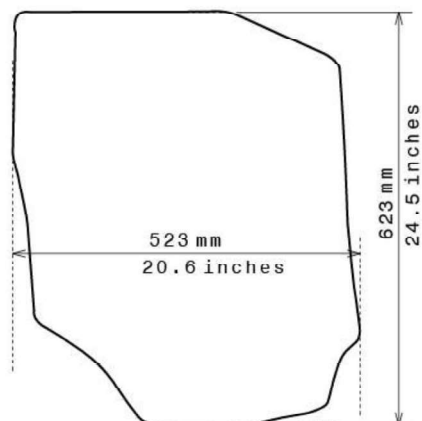

### Fitment Specifications

<b>Make/Brand</b>	Honda
<b>Model/Type</b>	Jazz
<b>Gen/MK Code</b>	2nd Gen
<b>Model Year</b>	2008-2011
<b>Body Type</b>	Hatchback
<b>Non-Slip Type</b>	GECKO
<b>SKU</b>	C 5452

Please check shape/size matches floorpan

**LEFT Hand Drive**

SCALE: 1/10

**Set of 4**

**Remarks**